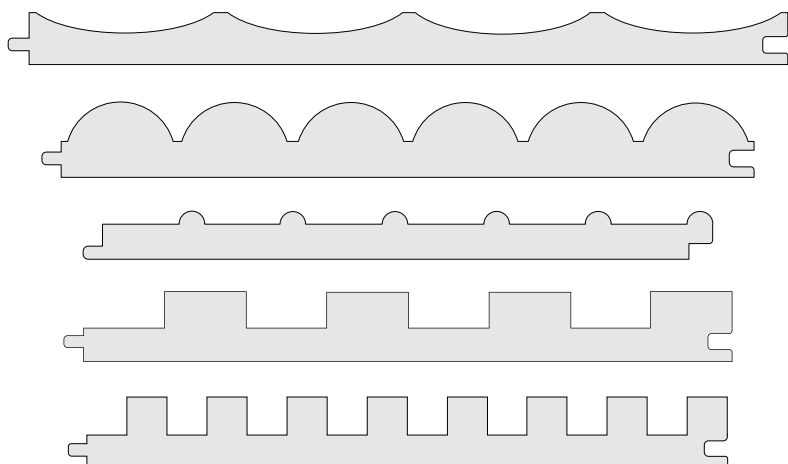

SOUTHERN PINE

INTERIOR PANELLING

Transform your space with SPP Interior Panelling

MDF Gesso-Coated interior linings by Southern Pine are a quick and easy way to create a modern feature. Choose from five profiles to suit your desired look.

AVAILABLE OPTIONS

SCALLOP WALL	SWL 185x12
HALF ROUND	HRW 170x18
BEAD WALL	TBW 157x12
FLUTED WALL (large)	FWS 170x18
FLUTED WALL (small)	FWS 170x18

[Southern Pine](#)
0800 999 321
info@sppnz.co.nz
www.sppnz.co.nz